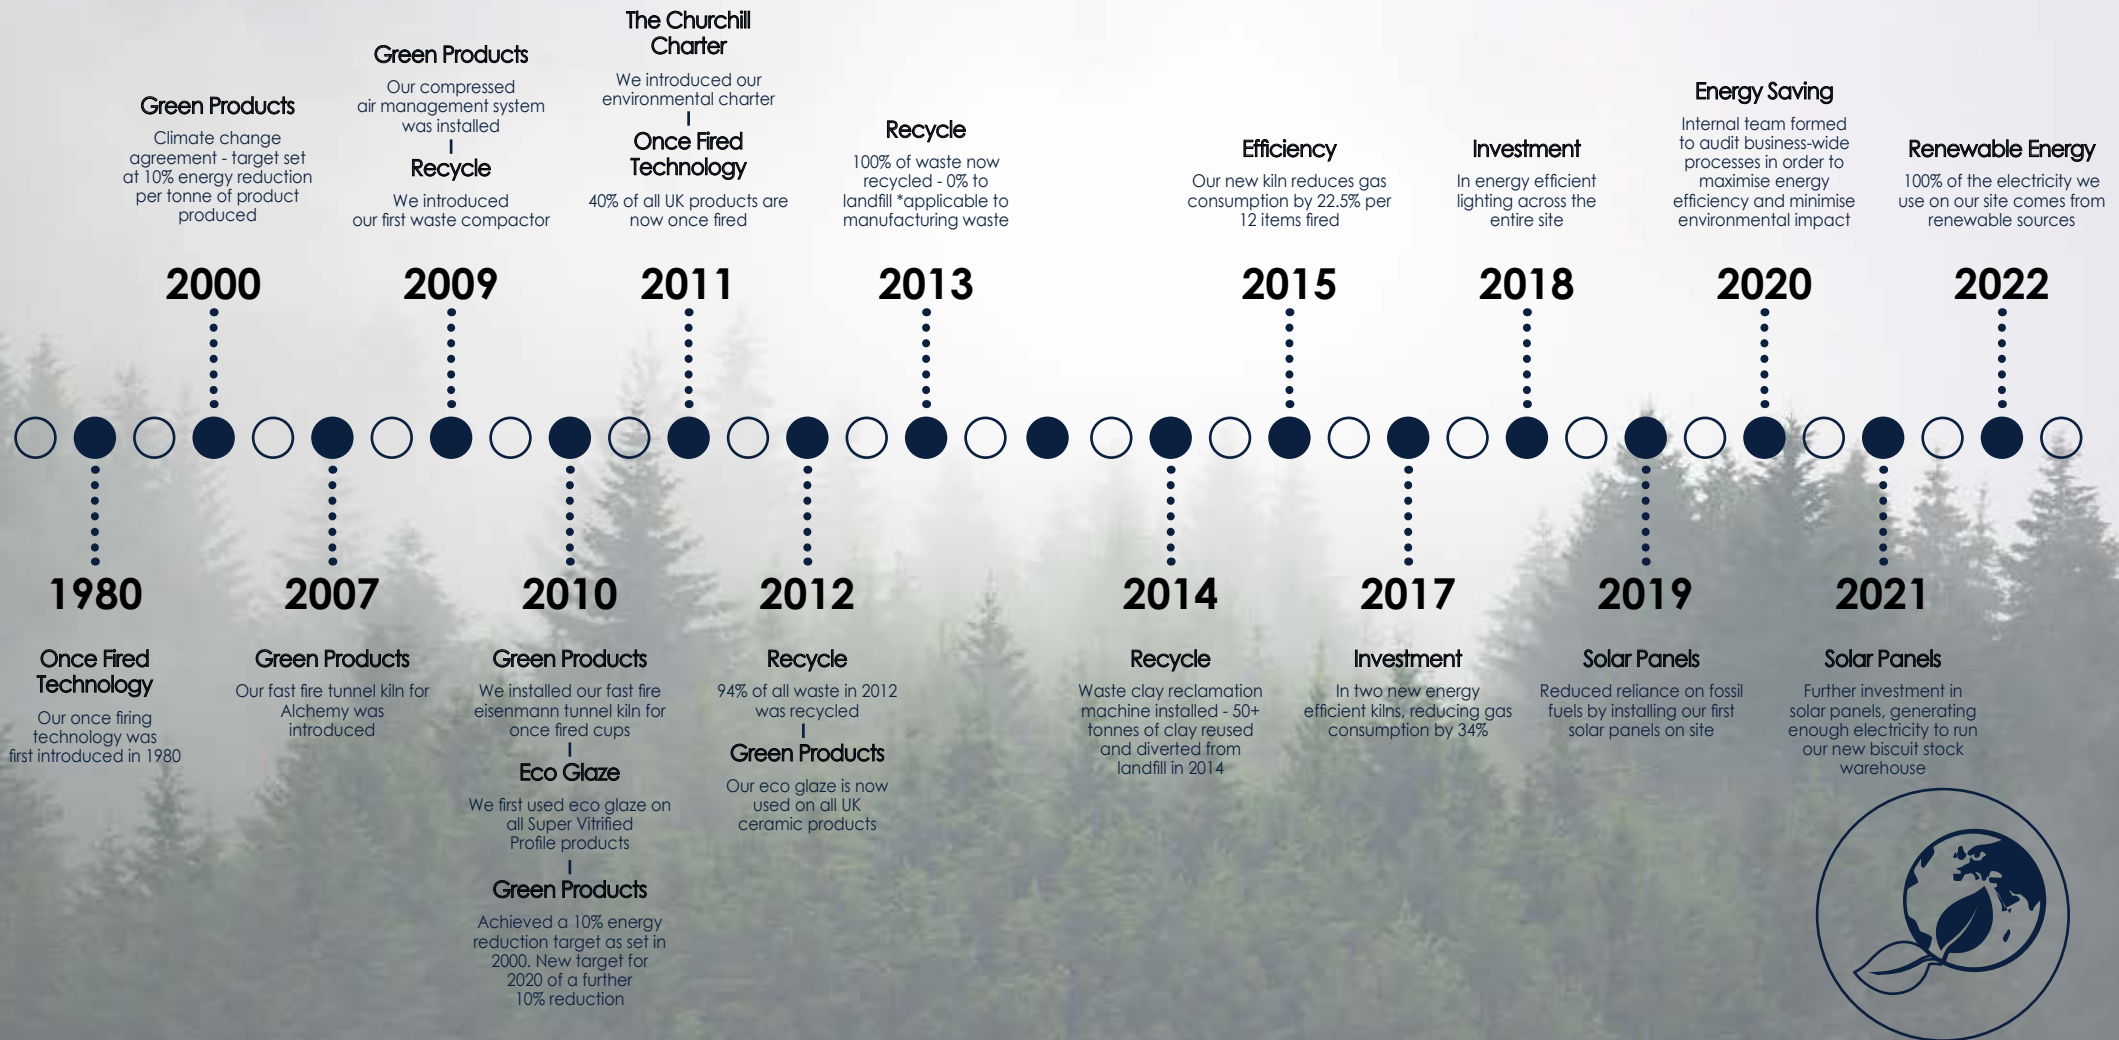

TEASPOON
CO TESP1 13.8cm
2.5mm
CTN QTY 12

DEMITASSE SPOON
CO DMSP1 11cm
2.2mm
CTN QTY 12

CHURCHILL®

Our Environment

the steps to a more sustainable future

We give extensive consideration to the impact on the environment throughout our production processes and ensure that the best environmental option is always adopted.