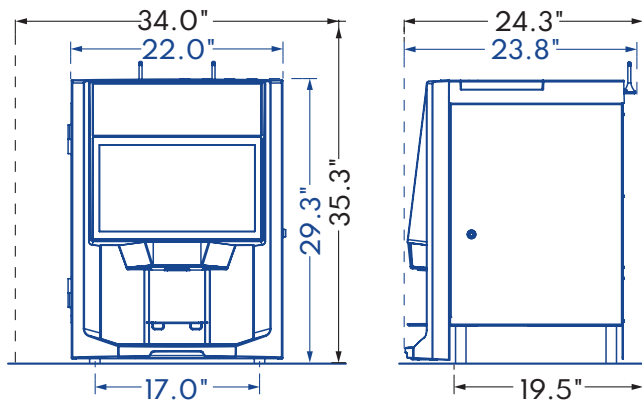

SPECIFICATIONS

Weight	95 lb
Electricity	120 V AC, 15 A, 60 Hz
Water Services	Plumbed or bottled
Water Tank Capacity	0.74 gal
Bean Hopper Capacity (left to right)	4.2 lb, 3.4 lb, 2.0 lb
Soluble Canisters Capacity (left to right)	1.2 lb, 3.7 lb, 3.7 lb
Cup Sizes	3 to 16 oz
Brew Strengths	3
Branding Options	Video
Screen Customization Capabilities	Yes
Vending Options Available	Yes